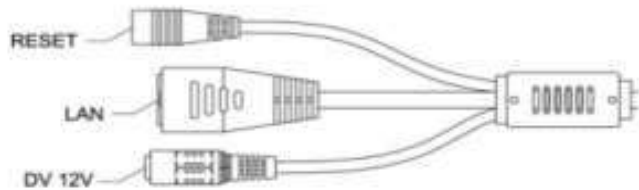

Environmental	
Power Supply	DC12V
Power Consumption	<5W
Working Environment	-40°C ~ +60°C, Humidity less than 95% (Non-condensing)
Protection Level	IP66
Dimensions(mm)	106mm×106mm×76mm
Weight(Kg)	0.36Kg
PoE	IEEE802.3af

Interface